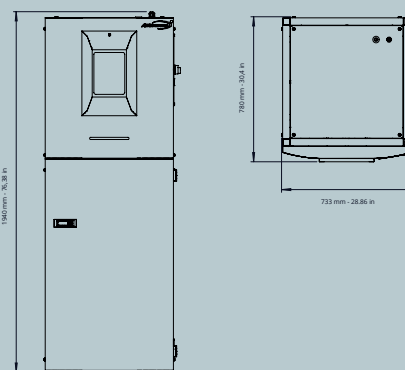

WHITE BASKET COMPACT