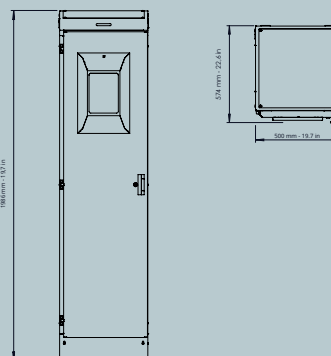

DONNÉES TECHNIQUES

Tension d'alimentation CE:	230 V Monophasé 50Hz
Tension d'alimentation UL:	115 V Monophasé 60Hz
Consommation d'énergie:	Pn 50 W
Classe de protection de la structure:	IP32
Classe de protection du tableau électrique:	IP22
Classe d'isolation:	I

Poids:

White Basket Box	115 kg/247 lb
White Basket Compact	110 kg/231 lb
White Basket Large	150 kg/333 lb

Dimensions (LxPxH mm):

White Basket Box	500x552x1986
White Basket Compact	733x780x1940
White Basket Large	900x1016x1931

Dimensions (LxPxH in):

White Basket Box	19,7x21,73x78,1
White Basket Compact	27,2x30,4x76,38
White Basket Large	35,4x40,0x75,1

Dimensions maximales du rouleau (LxPxH mm):

White Basket Compact: (roll o sacco)	550x600x1100
White Basket Large	700x800x1840

Dimensions maximales du rouleau (LxPxH in):

White Basket Compact: (roll o bag)	21,65x23,62x43,31
White Basket Large	27,56x31,50x72,44

Matériau de la structure:

Acier peint et aluminium

Connectivité: Ethernet

Compatibilité avec les systèmes d'identification des vêtements: Technologie RFID UHF

WHITE BASKET BOX