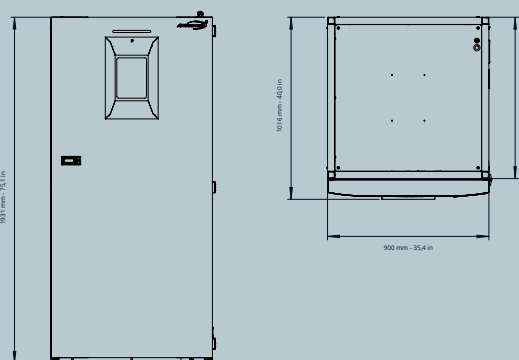

WHITE BASKET LARGE

SCANNEZ
LE CODE QR
POUR REGARDER
LA VIDÉO
EXPLICATIVE

ABGSYS.COM